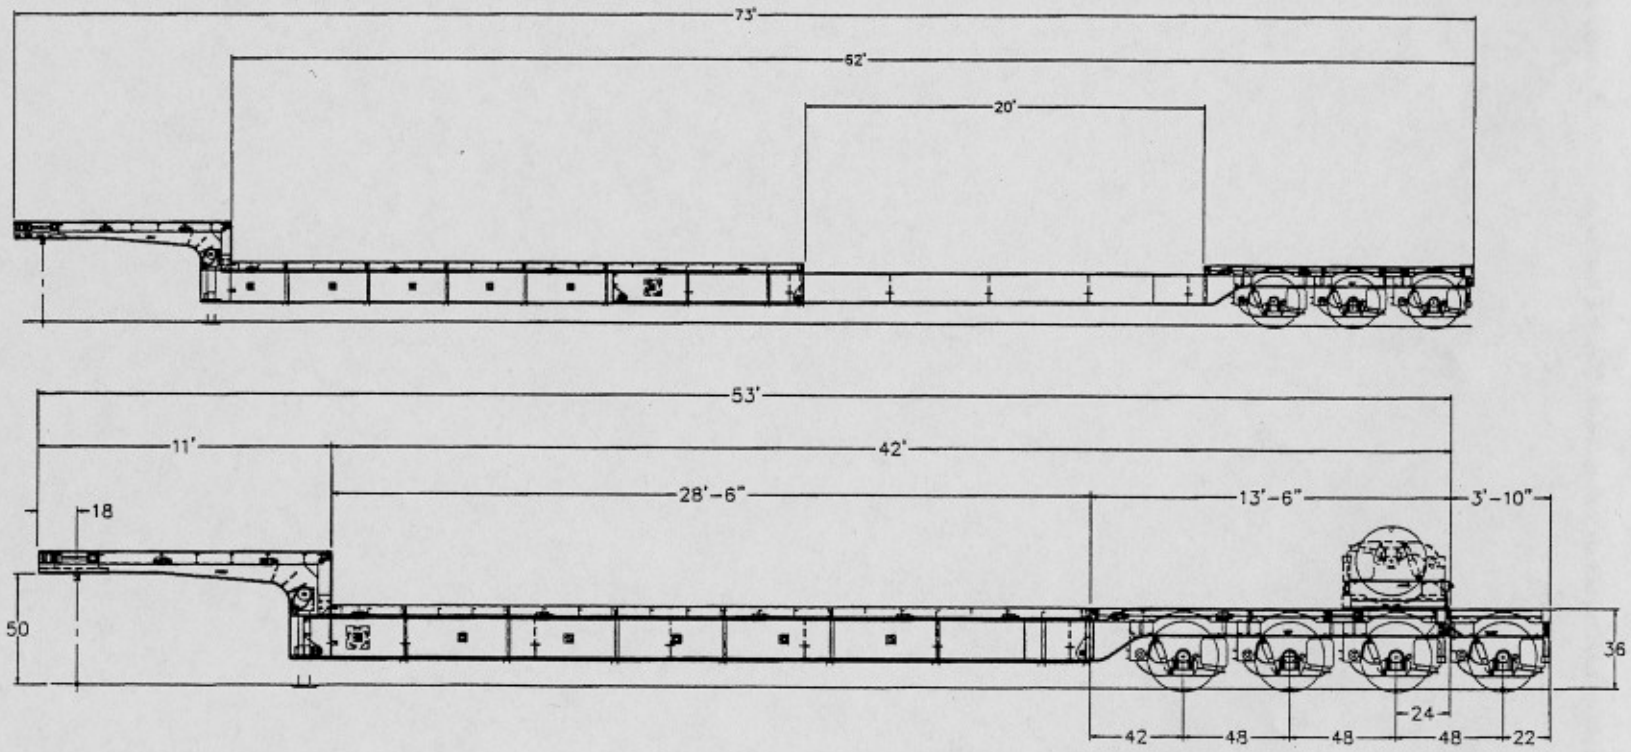

TR445 - 40TON

22,750 lbs

REV	DATE	DESCRIPTION/REVISION	APP'D	DATE
40 TON FIBER STEPDECK TROMBONE				
001	1-24			
002	07.05.05			
SD40-3+1 ON 17.5 LOW PRO				
(ASPEN) TRAILER CO. LTD. D138475				